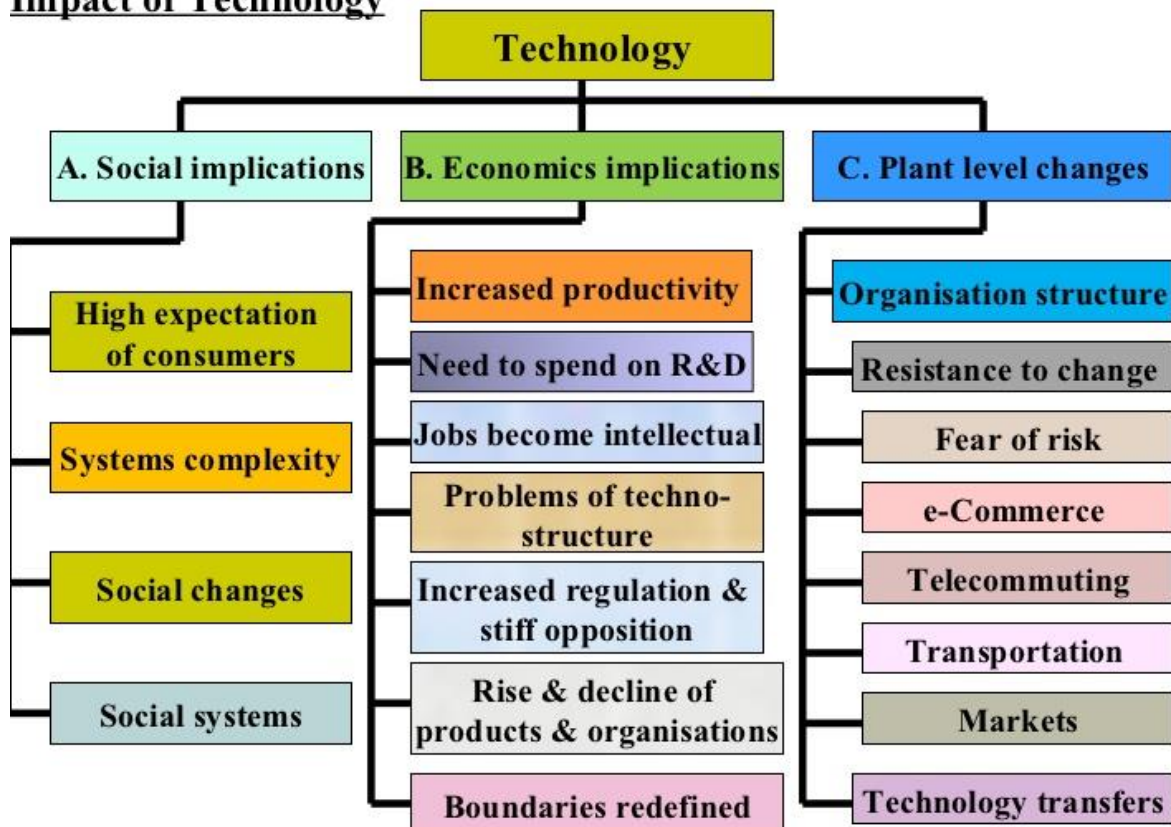

SECTION – 2

QUESTION-1.

ANSWER:-

Technological Environment:- Technological environment refers to the state of science and technology in the country and related aspects such as rate of technological progress, institutional arrangements for development and application of new technology, etc. Technology includes inventions and innovations

Features of Technological Environment:-

The main features of technological environment are as follows :

Technological environment is a component of macro or indirect action environment.

Technological environment changes very fast.

Technological environment affects the manner in which the resources of the economy are converted into output.

Impact of Technology

Social Environment:-

The social environment, social context, sociocultural context or milieu refers to the immediate physical and social setting in which people live or in which something happens or develops. It includes the culture that the individual was educated or lives in, and the people and institutions with whom they interact.

Components of the social environment:-

Built infrastructure

Industrial and occupational structure

Labour market

Social and economic processes

Health services

Power relation

Social inequality